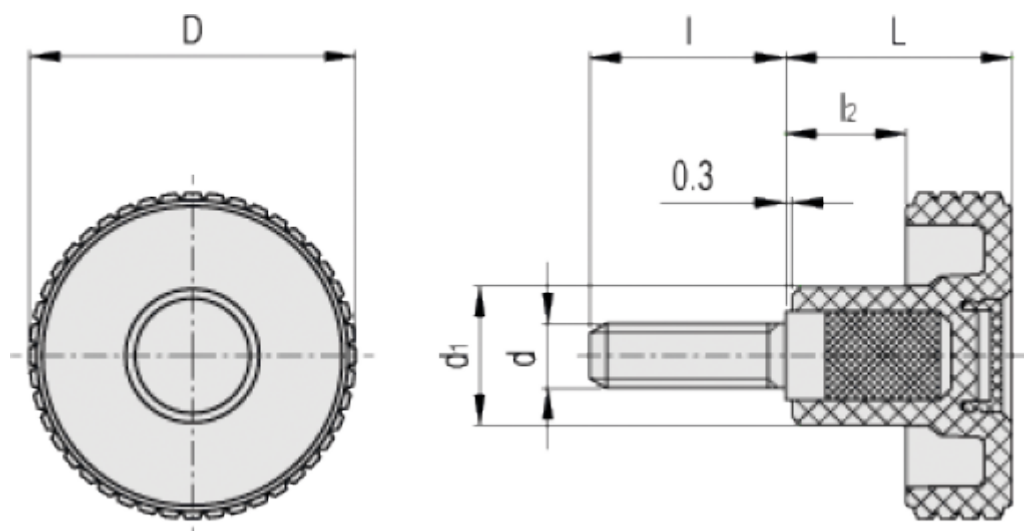

Data Sheet

Article number: 23020343419

Description: E+G Knurled knob MBT.40 p-M6x10-C9, Black

Measures

D = 39.5

d1 = 17

d6g = M6

L = 26.5

l = 10

l2 = 12.5